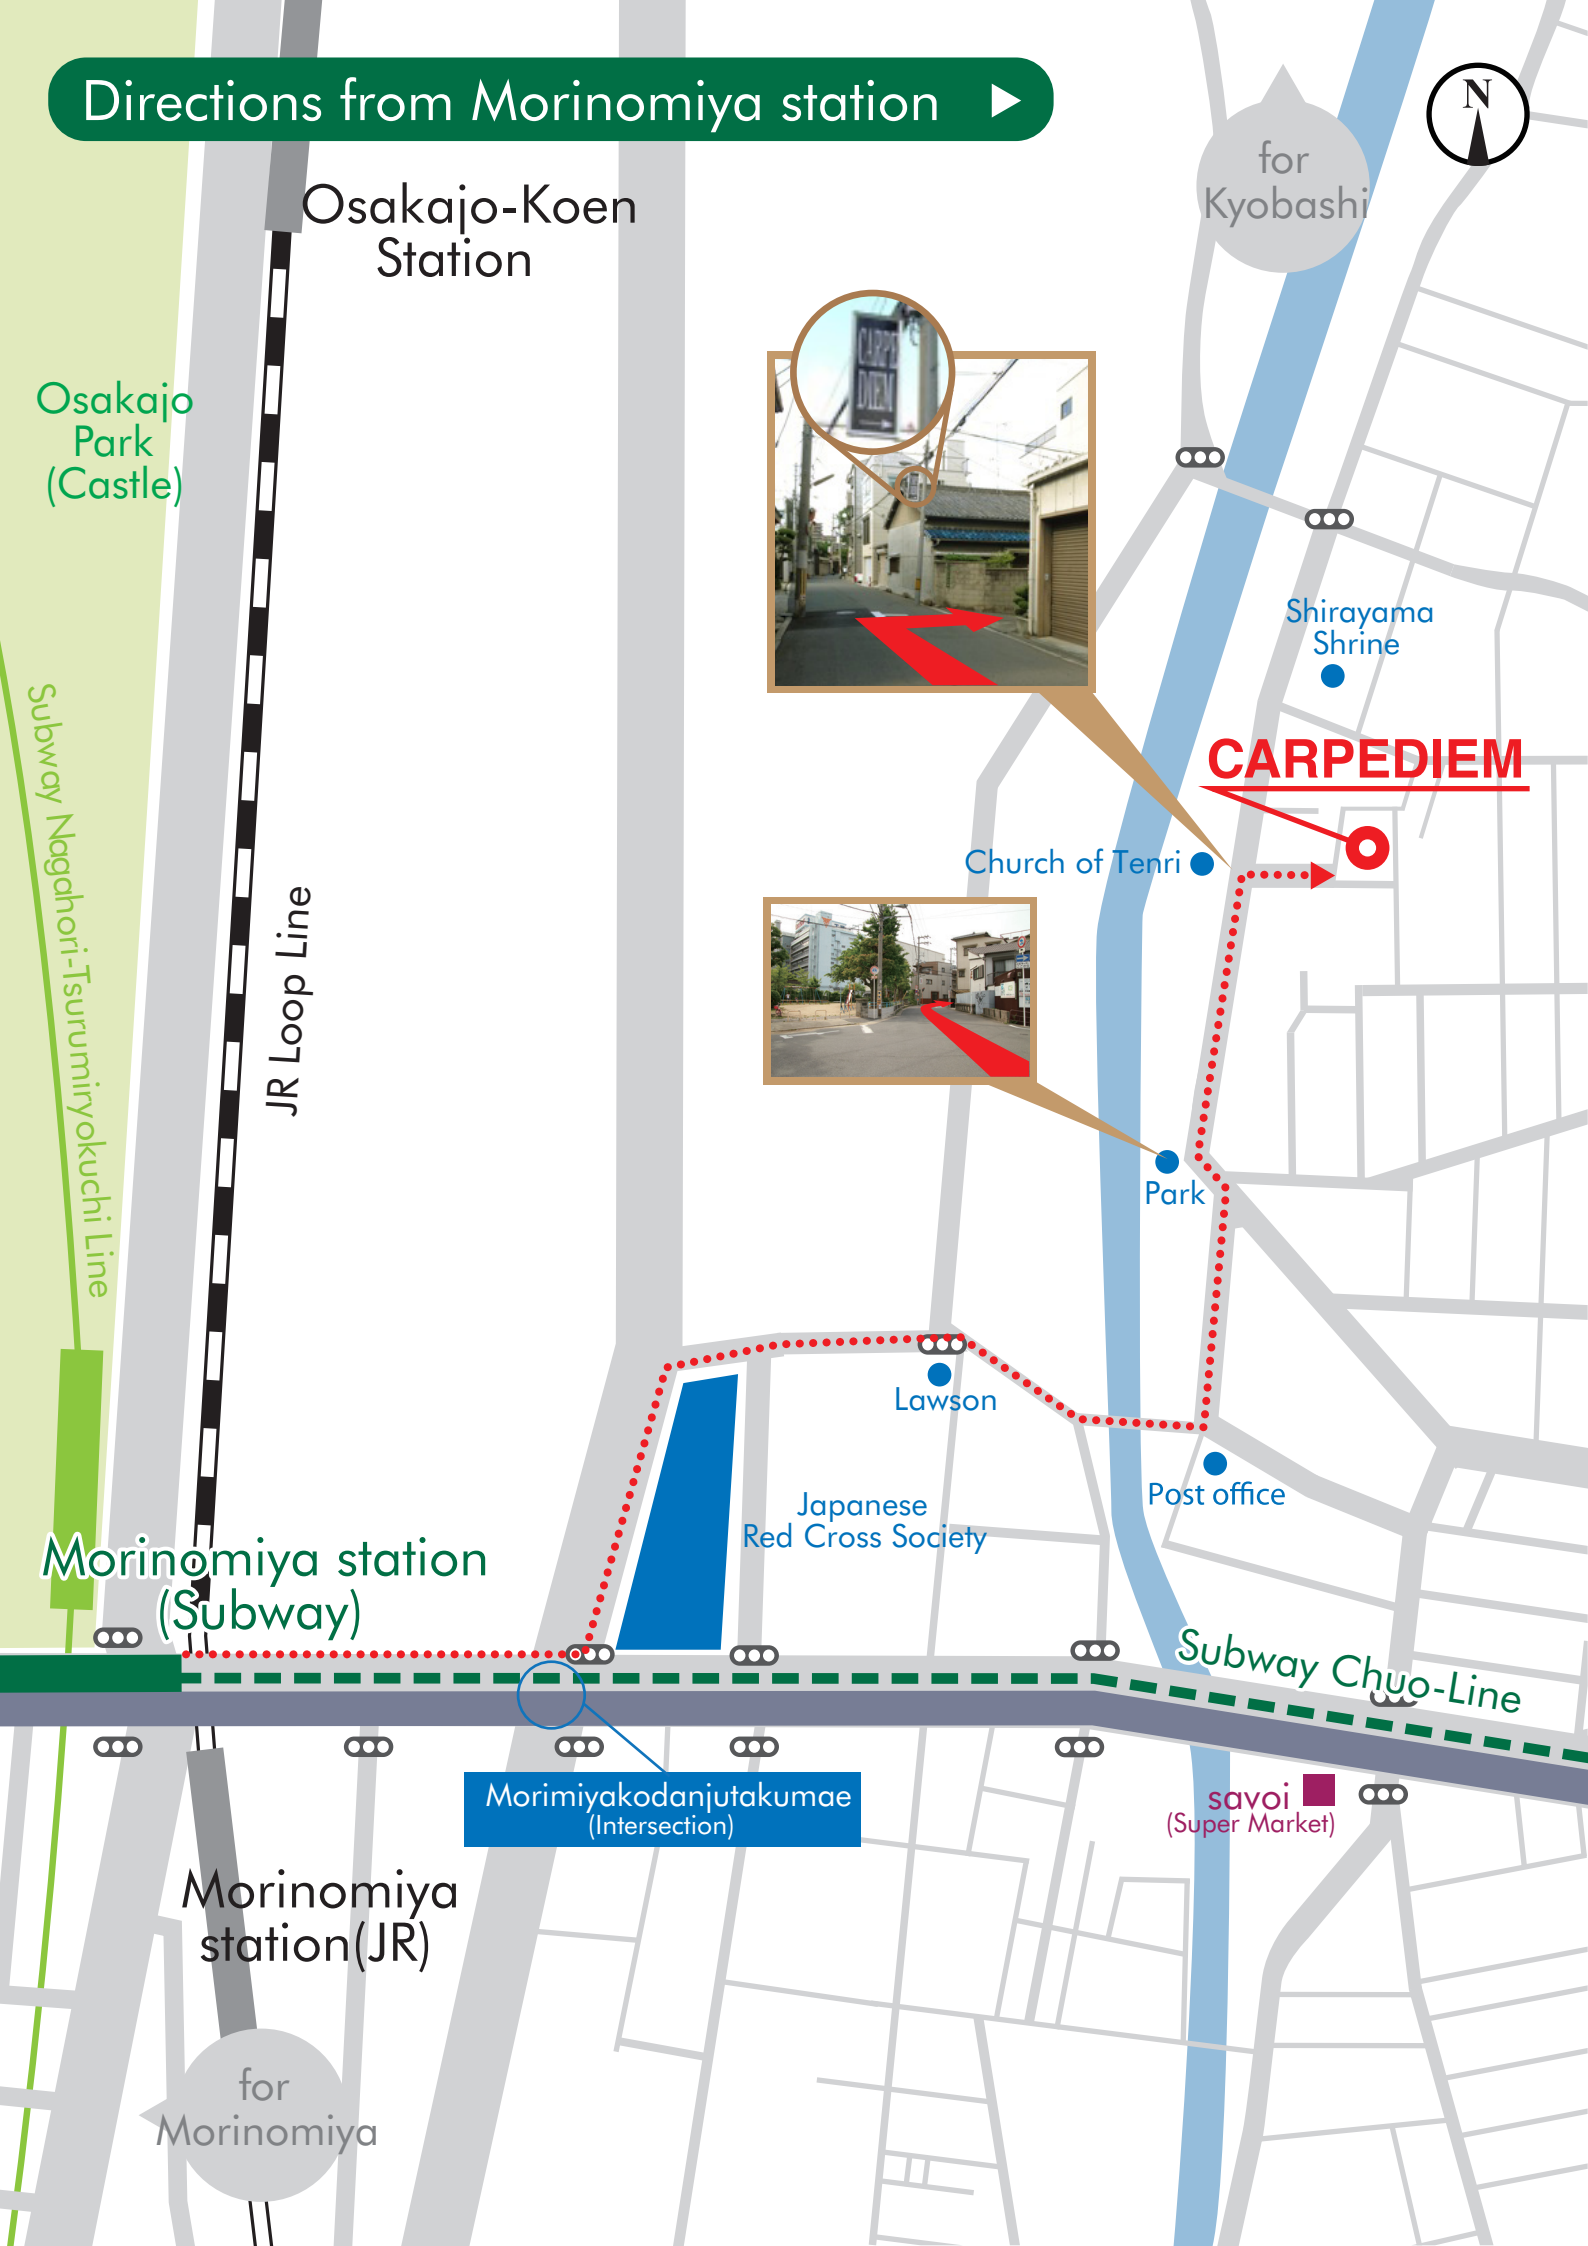

# Directions from Morinomiya station ▶

Osakajo-Koen Station

for Kyobashi

Osakajo Park (Castle)

Subway Nagahori-Tsurumiyokuchi Line

JR Loop Line

**CARPEDIEM**

Church of Tenri

Shirayama Shrine

Park

Lawson

Japanese Red Cross Society

Post office

Morinomiya station (Subway)

Subway Chuo-Line

Morimiyakodanjutakumae (Intersection)

savoi (Super Market)

Morinomiya station (JR)

for Morinomiya