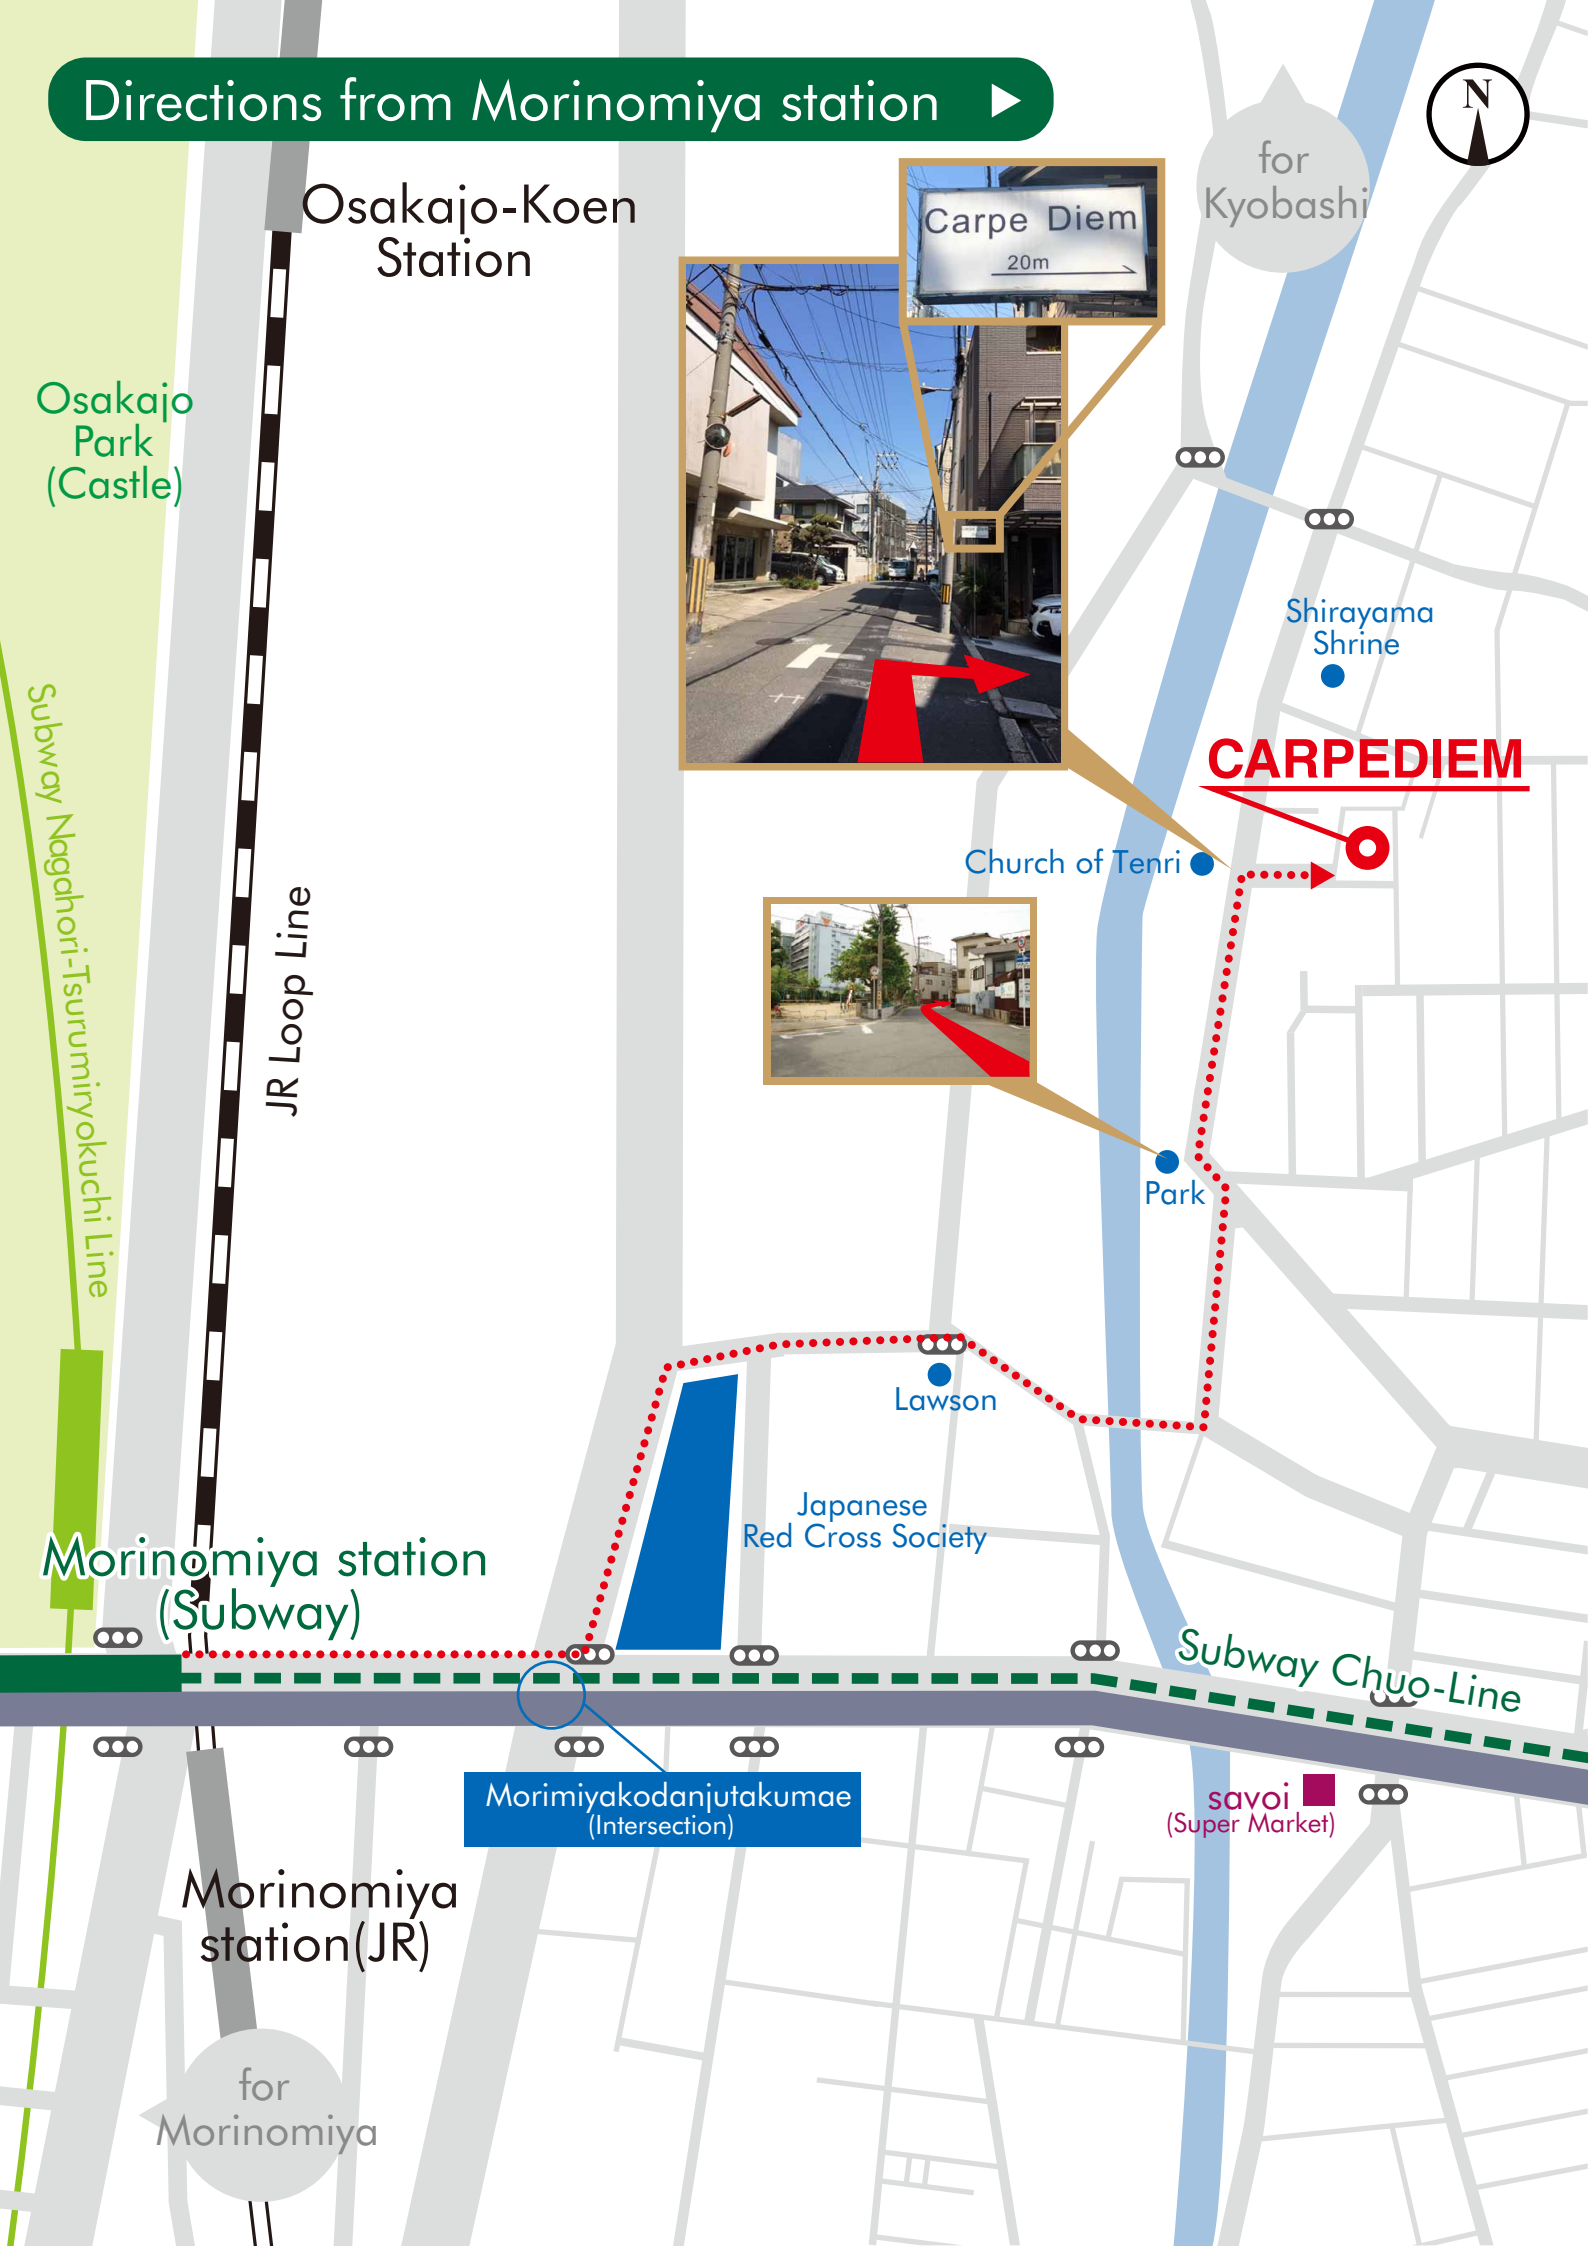

Directions from Morinomiya station ▶

for
Kyobashi

Osakajo-Koen
Station

Carpe Diem
20m

Shirayama
Shrine

CARPEDIEM

Church of Tenri

Park

Lawson

Japanese
Red Cross Society

Osakajo
Park
(Castle)

Subway Nagahori-Tsurumiyokuchi Line

JR Loop Line

Morinomiya station
(Subway)

Subway Chuo-Line

Morimiyakodanjutakumae
(Intersection)

savoi
(Super Market)

Morinomiya
station(JR)

for
Morinomiya